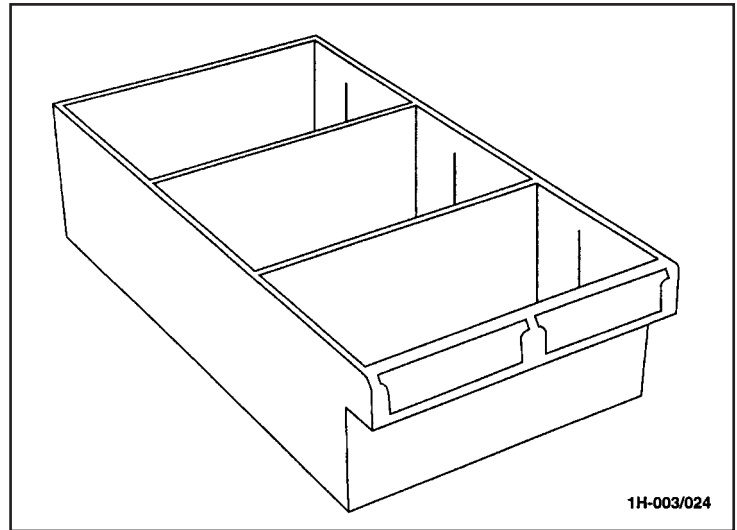

## SPARE PARTS TRAYS

**Made from polypropylene  
to resist solvents and oils.**

1H-001/012

**Spare Parts Tray**  
~ 100mm x 100mm x 300mm

- ✓ Strong and durable.
- ✓ Fits standard metal shelving.
- ✓ Industrial and domestic.
- ✓ Ideal for repair centres, garages, electronic shops.
- ✓ Colour – grey, special colour by application.
- ✓ 1H-001/012, 1H-002/017, 1H-003/024, 1H-004/025 supplied with 2 removable dividers, 1H-027/028 with 5 removable dividers.
- ✓ Position dividers to suit your needs.
- ✓ Made from Polypropylene to resist solvents & oils. Strong and durable.

1H-002/017

**Spare Parts Tray ~ 100mm x 100mm x 400mm**

1H-027 & 1H-028

Distributed By

**Spare Parts Tray**  
 ~ 200mm x 100mm x 300mm

**Spare Parts Tray**  
 ~ 200mm x 100mm  
 x 400mm

CODE	DESCRIPTION	WIDTH	HEIGHT	DEPTH	CTN. QTY
<b>RETAIL PACKS WITH LABEL &amp; A.P.N.</b>					
IH-001	Spare Parts Tray Grey	100mm	100mm	300mm	12
IH-002	Spare Parts Tray Grey	100mm	100mm	400mm	12
IH-003	Spare Parts Tray Grey	200mm	100mm	300mm	6
IH-004	Spare Parts Tray Grey	200mm	100mm	400mm	6
<b>BULK PACKS - NO LABEL OR A.P.N.</b>					
IH-012	Spare Parts Tray Grey	100mm	100mm	300mm	24
IH-017	Spare Parts Tray Grey	100mm	100mm	400mm	24
IH-024	Spare Parts Tray Grey	200mm	100mm	300mm	12
IH-025	Spare Parts Tray Grey	200mm	100mm	400mm	12
IH-027	Spare Parts Tray Grey	100mm	100mm	600mm	12
IH-028	Spare Parts Tray Grey	200mm	100mm	600mm	6
<b>BULK DIVIDERS</b>					
IH-014	Divider to suit 100mm Parts Tray				As
IH-026	Divider to suit 200mm Parts Tray				Required