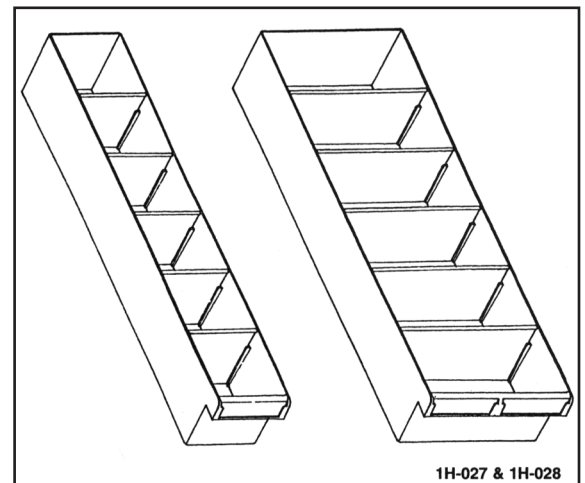

## SPARE PARTS TRAYS

**Made from polypropylene  
to resist solvents and oils.**

1H-001/012

**Spare Parts Tray**  
~ 100mm x 100mm x 300mm

- ✓ Strong and durable.
- ✓ Fits standard metal shelving.
- ✓ Industrial and domestic.
- ✓ Ideal for repair centres, garages, electronic shops.
- ✓ Colour – grey, special colour by application.
- ✓ 1H-001/012, 1H-002/017, 1H-003/024, 1H-004/025 supplied with 2 removable dividers, 1H-027/028 with 5 removable dividers.
- ✓ Position dividers to suit your needs.
- ✓ Made from Polypropylene to resist solvents & oils. Strong and durable.

1H-002/017

**Spare Parts Tray ~ 100mm x 100mm x 400mm**

1H-027 & 1H-028

Distributed By

**Spare Parts Tray**  
 ~ 200mm x 100mm x 300mm

**Spare Parts Tray**  
 ~ 200mm x 100mm  
 x 400mm

CODE	DESCRIPTION	WIDTH	HEIGHT	DEPTH	CTN. QTY
<b>RETAIL PACKS WITH LABEL &amp; A.P.N.</b>					
IH-001	Spare Parts Tray Grey	100mm	100mm	300mm	12
IH-002	Spare Parts Tray Grey	100mm	100mm	400mm	12
IH-003	Spare Parts Tray Grey	200mm	100mm	300mm	6
IH-004	Spare Parts Tray Grey	200mm	100mm	400mm	6
<b>BULK PACKS - NO LABEL OR A.P.N.</b>					
IH-012	Spare Parts Tray Grey	100mm	100mm	300mm	24
IH-017	Spare Parts Tray Grey	100mm	100mm	400mm	24
IH-024	Spare Parts Tray Grey	200mm	100mm	300mm	12
IH-025	Spare Parts Tray Grey	200mm	100mm	400mm	12
IH-027	Spare Parts Tray Grey	100mm	100mm	600mm	12
IH-028	Spare Parts Tray Grey	200mm	100mm	600mm	6
<b>BULK DIVIDERS</b>					
IH-014	Divider to suit 100mm Parts Tray				As
IH-026	Divider to suit 200mm Parts Tray				Required