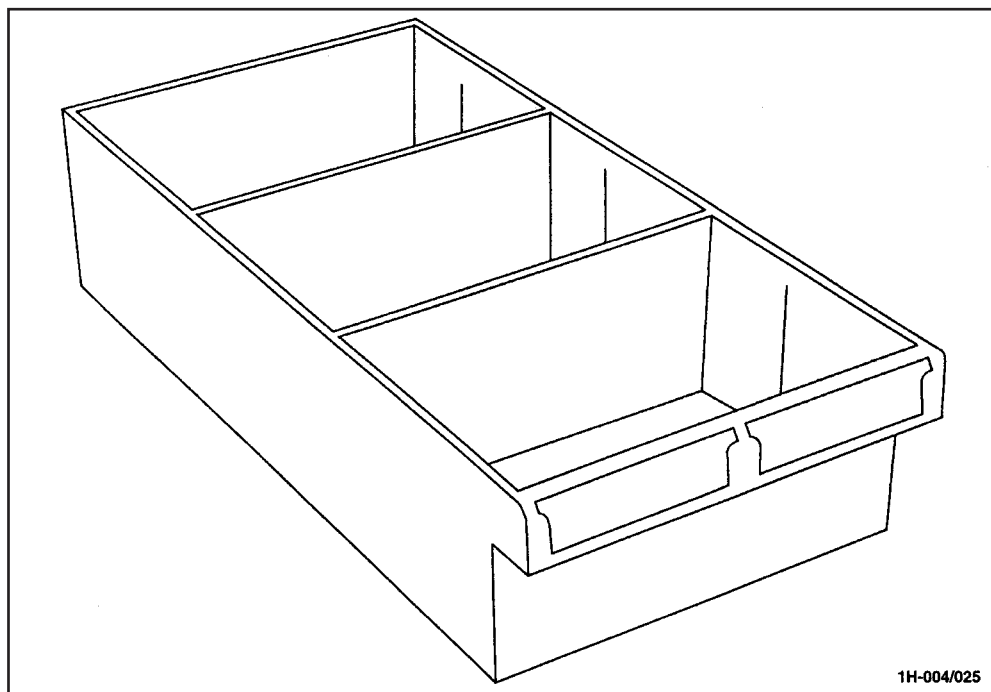

## SPARE PARTS TRAYS

**Made from polypropylene  
to resist solvents and oils.**

1H-001/012

**Spare Parts Tray**  
~ 100mm x 100mm x 300mm

- ✓ Strong and durable.
- ✓ Fits standard metal shelving.
- ✓ Industrial and domestic.
- ✓ Ideal for repair centres, garages, electronic shops.
- ✓ Colour – grey, special colour by application.
- ✓ 1H-001/012, 1H-002/017, 1H-003/024, 1H-004/025 supplied with 2 removable dividers, 1H-027/028 with 5 removable dividers.
- ✓ Position dividers to suit your needs.
- ✓ Made from Polypropylene to resist solvents & oils. Strong and durable.

1H-002/017

**Spare Parts Tray ~ 100mm x 100mm x 400mm**

1H-027 & 1H-028

Distributed By

**Spare Parts Tray**  
 ~ 200mm x 100mm x 300mm

**Spare Parts Tray**  
 ~ 200mm x 100mm  
 x 400mm

CODE	DESCRIPTION	WIDTH	HEIGHT	DEPTH	CTN. QTY
<b>RETAIL PACKS WITH LABEL &amp; A.P.N.</b>					
IH-001	Spare Parts Tray Grey	100mm	100mm	300mm	12
IH-002	Spare Parts Tray Grey	100mm	100mm	400mm	12
IH-003	Spare Parts Tray Grey	200mm	100mm	300mm	6
IH-004	Spare Parts Tray Grey	200mm	100mm	400mm	6
<b>BULK PACKS - NO LABEL OR A.P.N.</b>					
IH-012	Spare Parts Tray Grey	100mm	100mm	300mm	24
IH-017	Spare Parts Tray Grey	100mm	100mm	400mm	24
IH-024	Spare Parts Tray Grey	200mm	100mm	300mm	12
IH-025	Spare Parts Tray Grey	200mm	100mm	400mm	12
IH-027	Spare Parts Tray Grey	100mm	100mm	600mm	12
IH-028	Spare Parts Tray Grey	200mm	100mm	600mm	6
<b>BULK DIVIDERS</b>					
IH-014	Divider to suit 100mm Parts Tray				As
IH-026	Divider to suit 200mm Parts Tray				Required