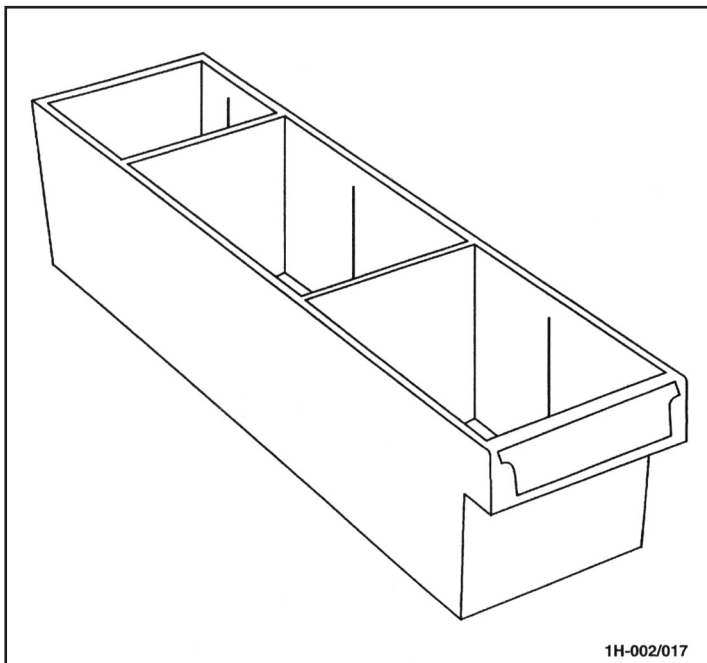

## SPARE PARTS TRAYS

**Made from polypropylene  
to resist solvents and oils.**

1H-001/012

**Spare Parts Tray**  
~ 100mm x 100mm x 300mm

- ✓ Strong and durable.
- ✓ Fits standard metal shelving.
- ✓ Industrial and domestic.
- ✓ Ideal for repair centres, garages, electronic shops.
- ✓ Colour – grey, special colour by application.
- ✓ 1H-001/012, 1H-002/017, 1H-003/024, 1H-004/025 supplied with 2 removable dividers, 1H-027/028 with 5 removable dividers.
- ✓ Position dividers to suit your needs.
- ✓ Made from Polypropylene to resist solvents & oils. Strong and durable.

1H-002/017

**Spare Parts Tray ~ 100mm x 100mm x 400mm**

1H-027 & 1H-028

Distributed By

**Spare Parts Tray**  
 ~ 200mm x 100mm x 300mm

**Spare Parts Tray**  
 ~ 200mm x 100mm  
 x 400mm

CODE	DESCRIPTION	WIDTH	HEIGHT	DEPTH	CTN. QTY
<b>RETAIL PACKS WITH LABEL &amp; A.P.N.</b>					
IH-001	Spare Parts Tray Grey	100mm	100mm	300mm	12
IH-002	Spare Parts Tray Grey	100mm	100mm	400mm	12
IH-003	Spare Parts Tray Grey	200mm	100mm	300mm	6
IH-004	Spare Parts Tray Grey	200mm	100mm	400mm	6
<b>BULK PACKS - NO LABEL OR A.P.N.</b>					
IH-012	Spare Parts Tray Grey	100mm	100mm	300mm	24
IH-017	Spare Parts Tray Grey	100mm	100mm	400mm	24
IH-024	Spare Parts Tray Grey	200mm	100mm	300mm	12
IH-025	Spare Parts Tray Grey	200mm	100mm	400mm	12
IH-027	Spare Parts Tray Grey	100mm	100mm	600mm	12
IH-028	Spare Parts Tray Grey	200mm	100mm	600mm	6
<b>BULK DIVIDERS</b>					
IH-014	Divider to suit 100mm Parts Tray				As
IH-026	Divider to suit 200mm Parts Tray				Required