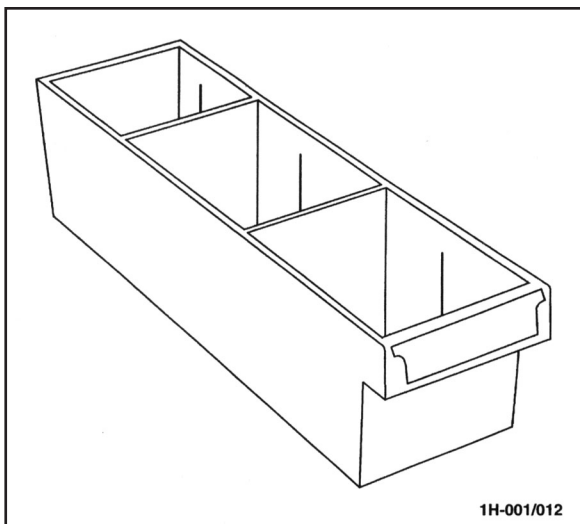

## SPARE PARTS TRAYS

**Made from polypropylene  
to resist solvents and oils.**

1H-001/012

**Spare Parts Tray**  
~ 100mm x 100mm x 300mm

- ✓ Strong and durable.
- ✓ Fits standard metal shelving.
- ✓ Industrial and domestic.
- ✓ Ideal for repair centres, garages, electronic shops.
- ✓ Colour – grey, special colour by application.
- ✓ 1H-001/012, 1H-002/017, 1H-003/024, 1H-004/025 supplied with 2 removable dividers, 1H-027/028 with 5 removable dividers.
- ✓ Position dividers to suit your needs.
- ✓ Made from Polypropylene to resist solvents & oils. Strong and durable.

1H-002/017

**Spare Parts Tray ~ 100mm x 100mm x 400mm**

1H-027 & 1H-028

Distributed By

**Spare Parts Tray**  
 ~ 200mm x 100mm x 300mm

**Spare Parts Tray**  
 ~ 200mm x 100mm  
 x 400mm

CODE	DESCRIPTION	WIDTH	HEIGHT	DEPTH	CTN. QTY
<b>RETAIL PACKS WITH LABEL &amp; A.P.N.</b>					
IH-001	Spare Parts Tray Grey	100mm	100mm	300mm	12
IH-002	Spare Parts Tray Grey	100mm	100mm	400mm	12
IH-003	Spare Parts Tray Grey	200mm	100mm	300mm	6
IH-004	Spare Parts Tray Grey	200mm	100mm	400mm	6
<b>BULK PACKS - NO LABEL OR A.P.N.</b>					
IH-012	Spare Parts Tray Grey	100mm	100mm	300mm	24
IH-017	Spare Parts Tray Grey	100mm	100mm	400mm	24
IH-024	Spare Parts Tray Grey	200mm	100mm	300mm	12
IH-025	Spare Parts Tray Grey	200mm	100mm	400mm	12
IH-027	Spare Parts Tray Grey	100mm	100mm	600mm	12
IH-028	Spare Parts Tray Grey	200mm	100mm	600mm	6
<b>BULK DIVIDERS</b>					
IH-014	Divider to suit 100mm Parts Tray				As
IH-026	Divider to suit 200mm Parts Tray				Required